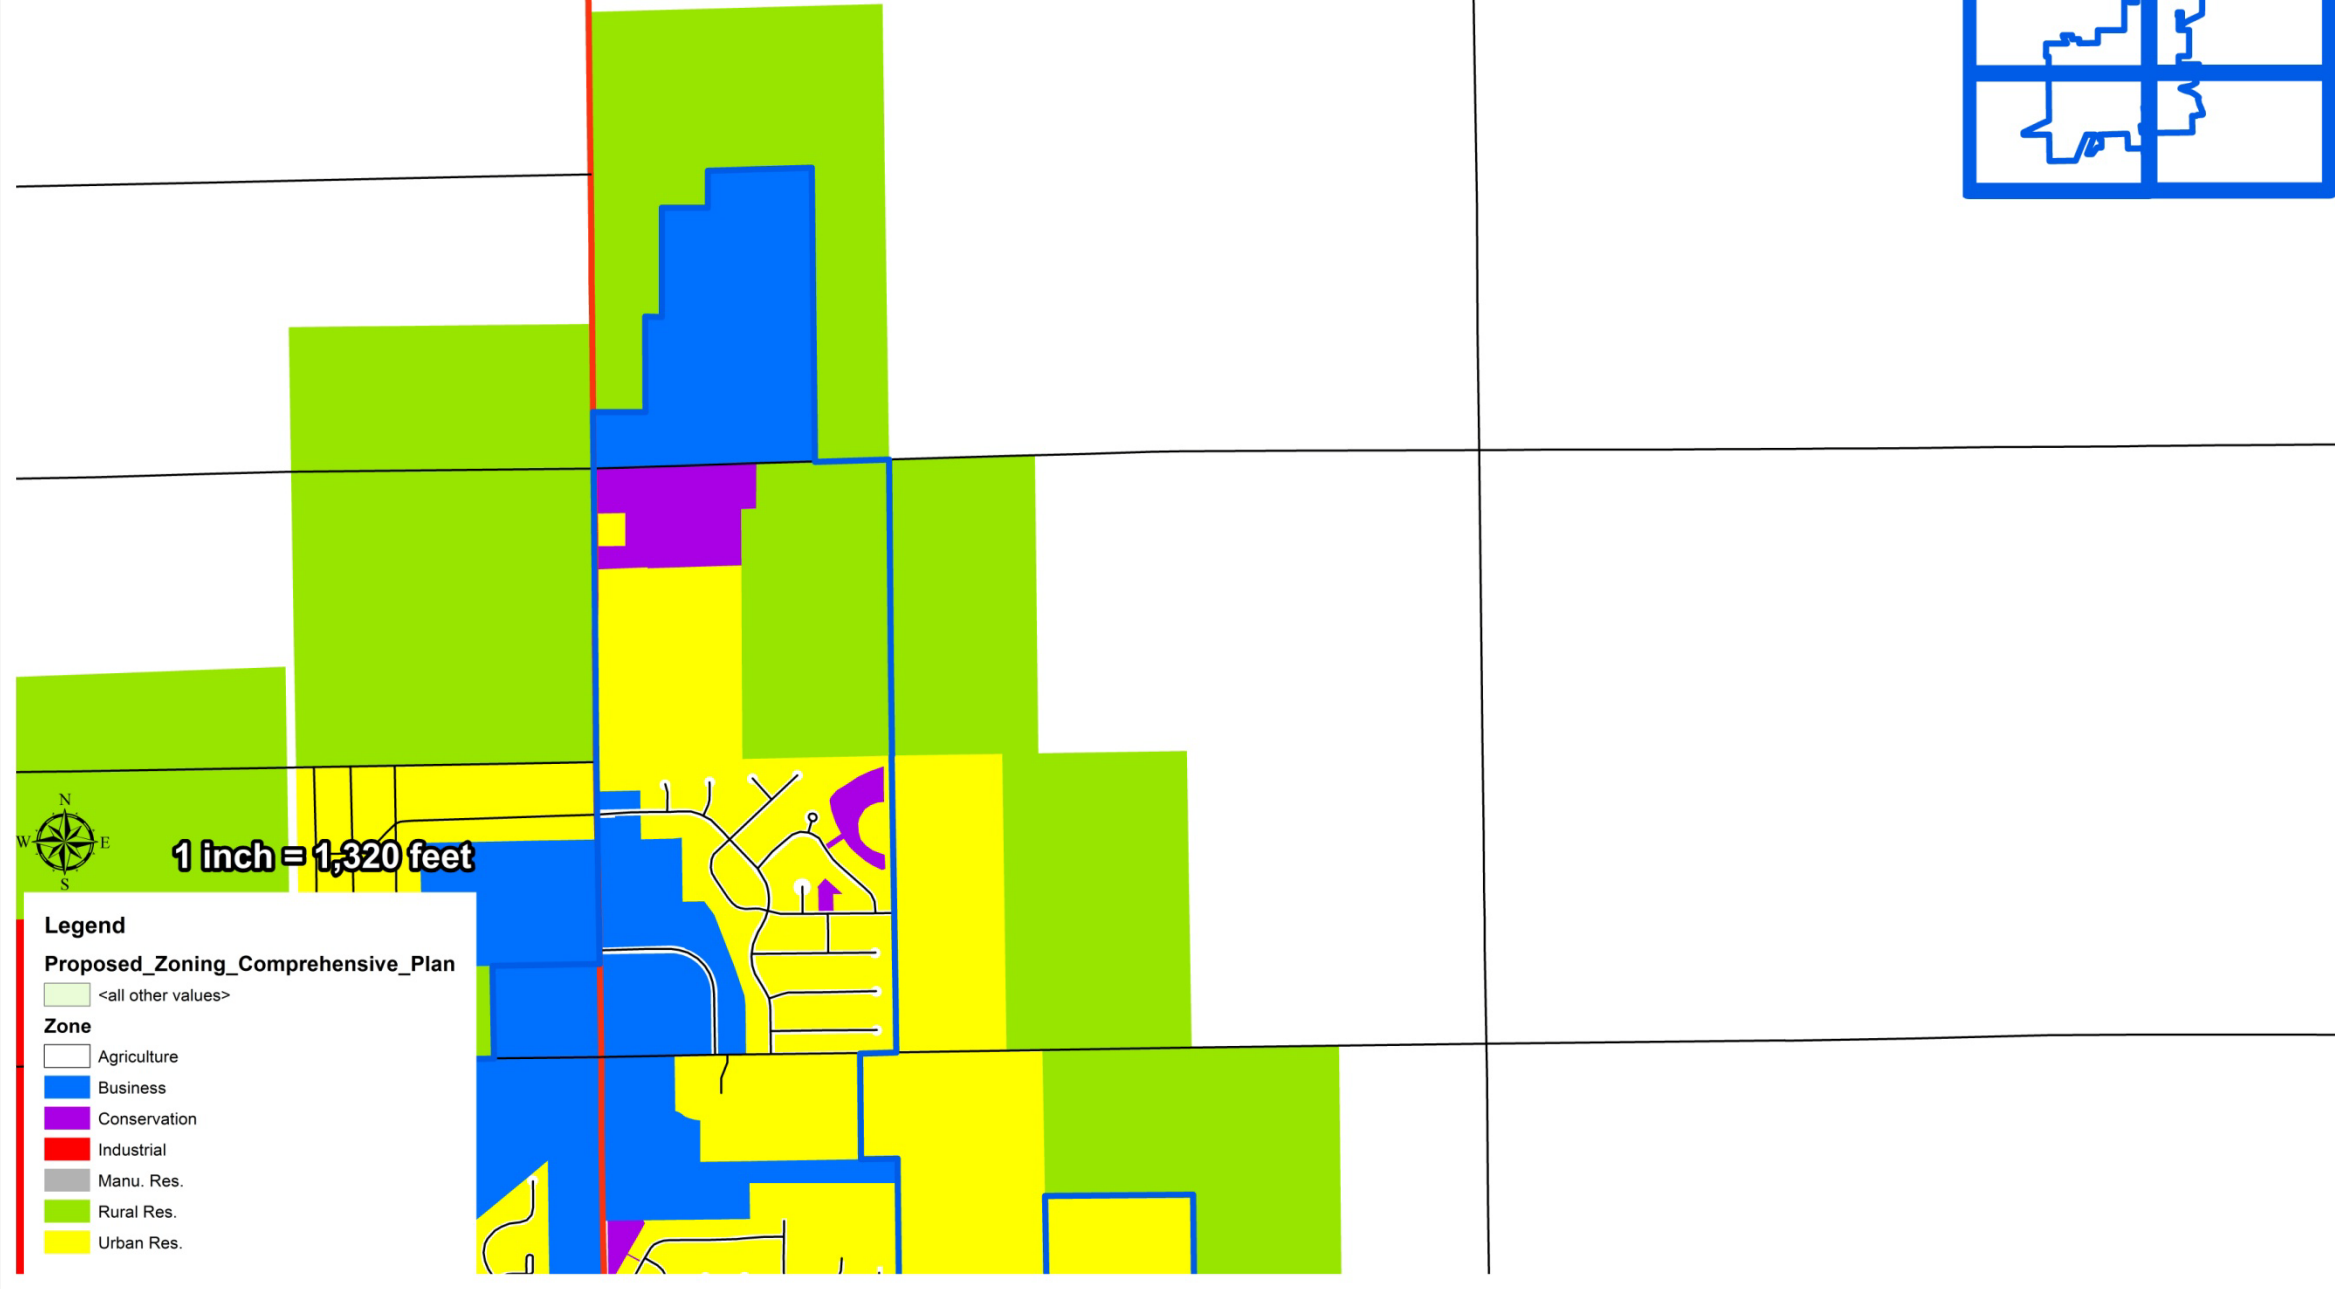

# City of Bluffton Proposed Zoning Map Northwest & Murray

# City of Bluffton Proposed Zoning Map Northeast

1 inch = 1,320 feet

**Legend**  
Proposed\_Zoning\_Comprehensive\_Plan

<all other values>

**Zone**

- Agriculture
- Business
- Conservation
- Industrial
- Manu. Res.
- Rural Res.
- Urban Res.