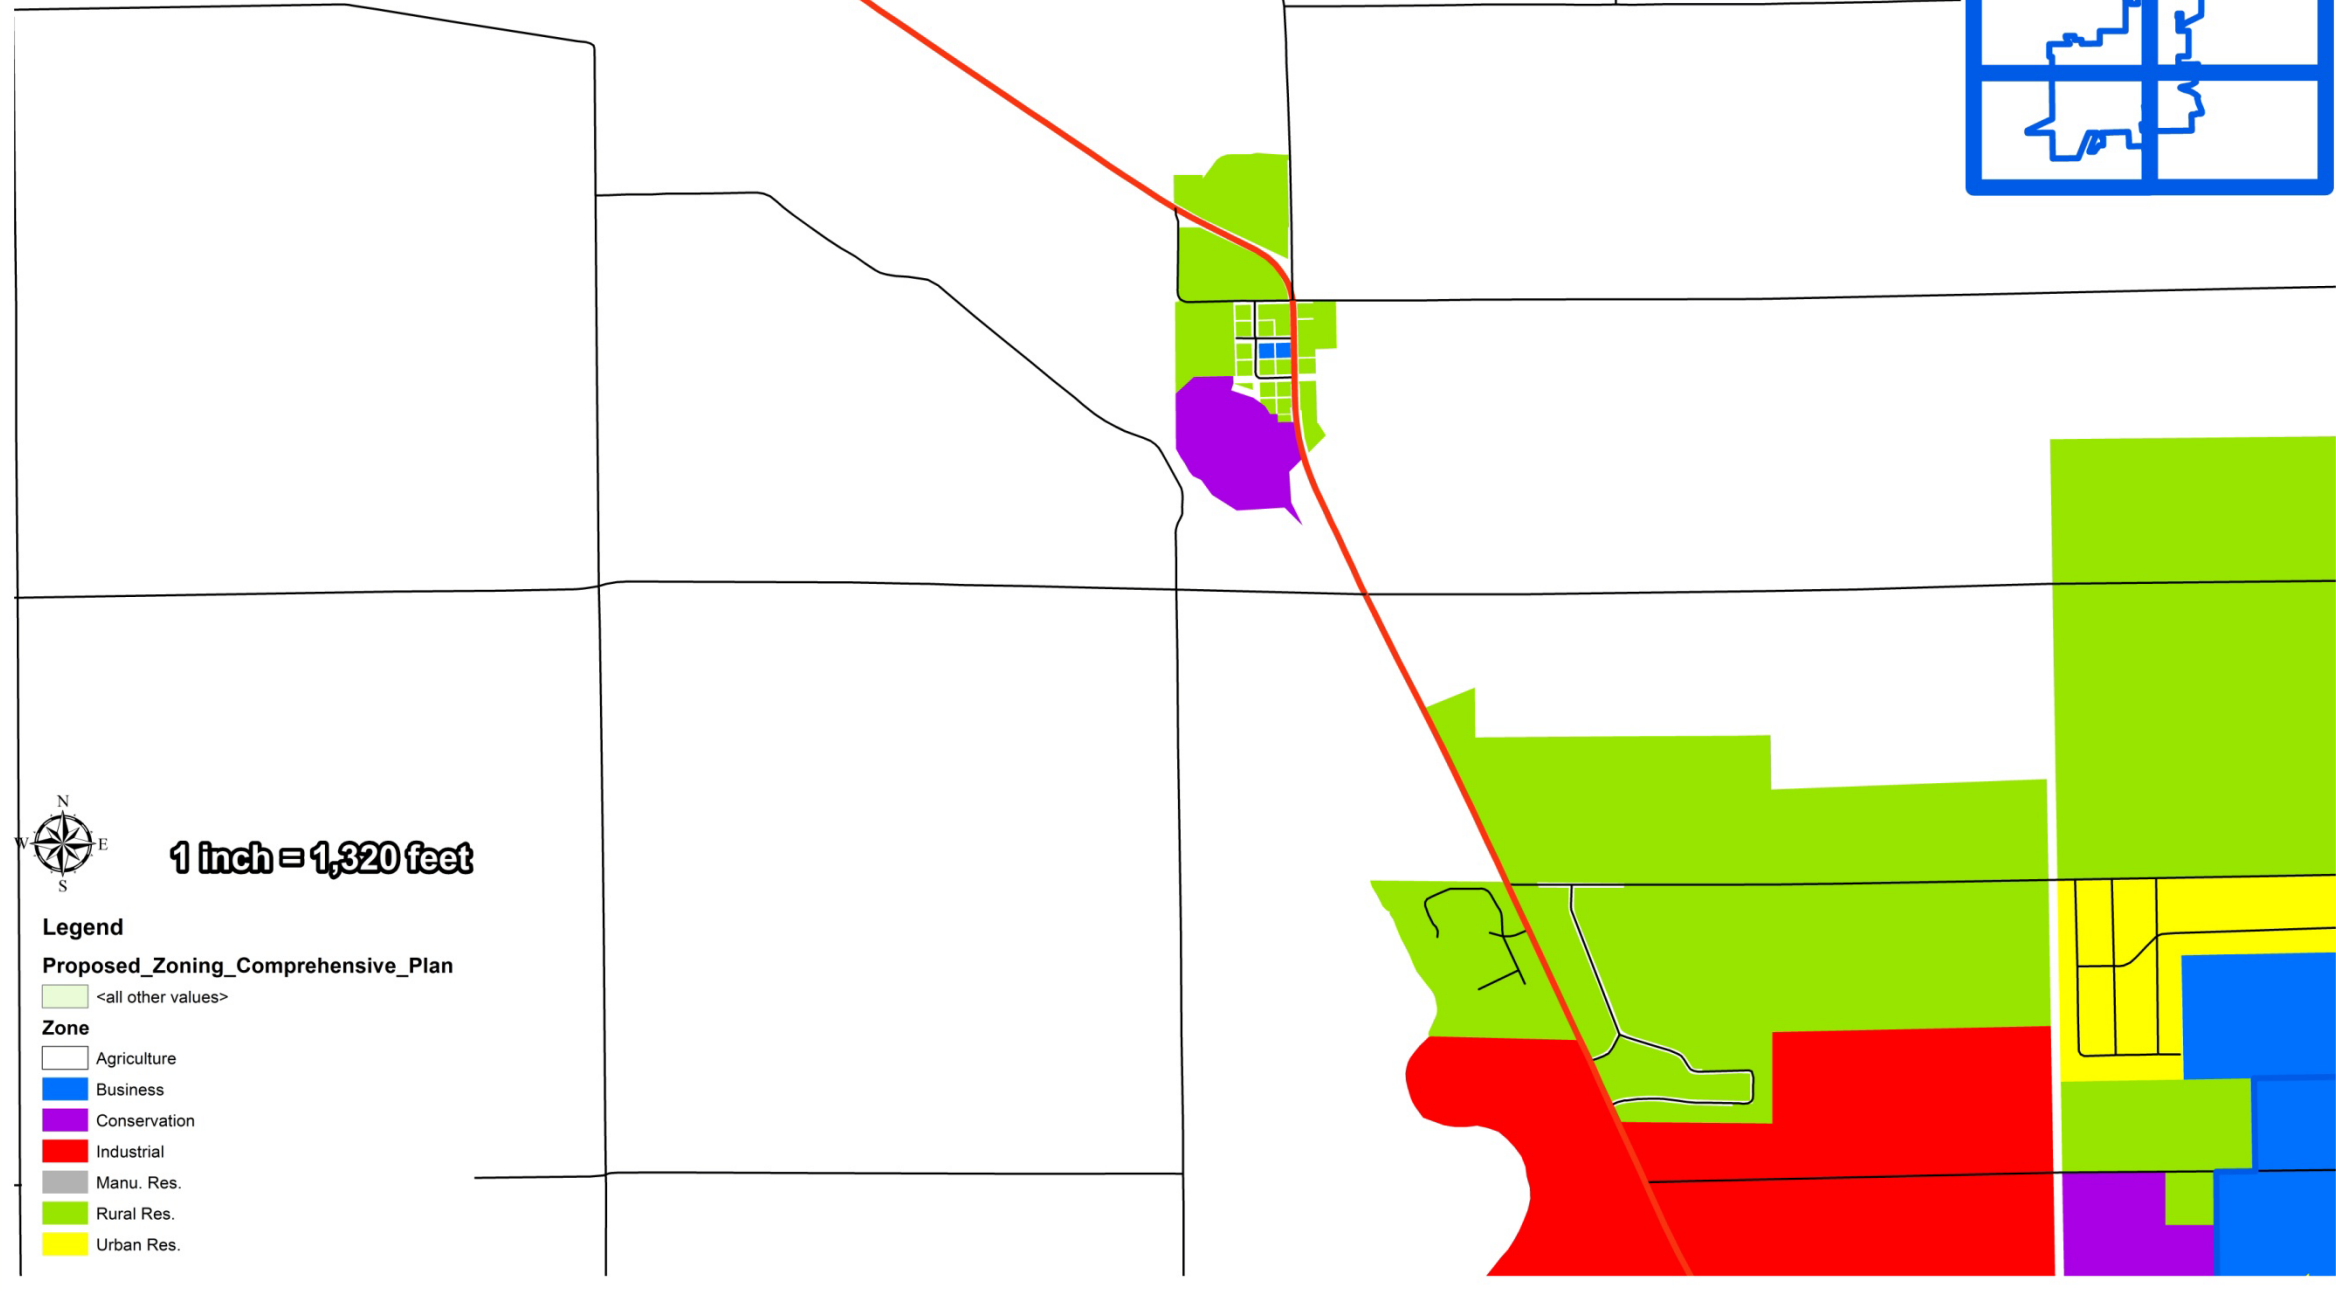

# City of Bluffton Proposed Zoning Map Northwest & Murray

# City of Bluffton Proposed Zoning Map Northeast

1 inch = 1,320 feet

**Legend**  
Proposed\_Zoning\_Comprehensive\_Plan

<all other values>

**Zone**

- Agriculture
- Business
- Conservation
- Industrial
- Manu. Res.
- Rural Res.
- Urban Res.