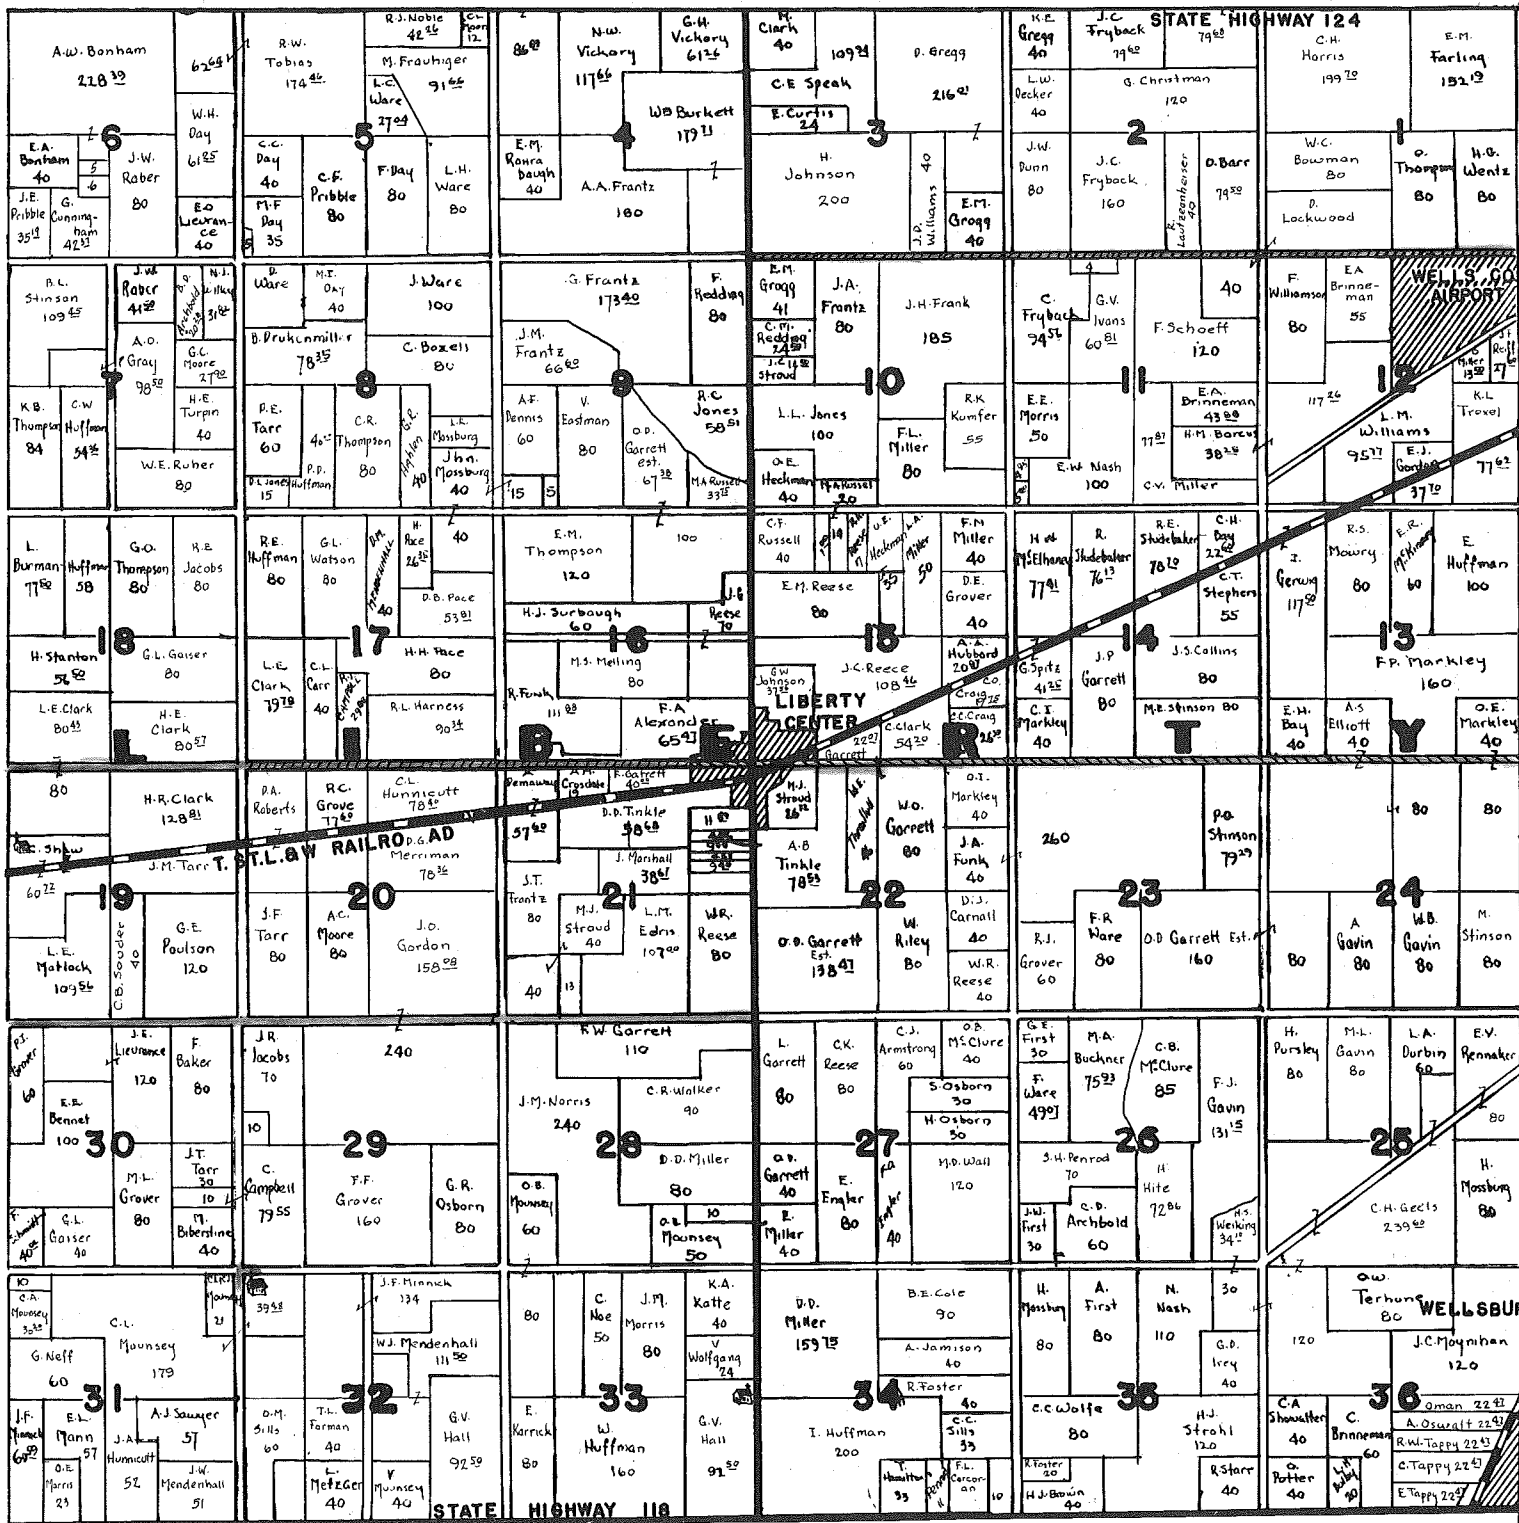

TOWNSHIP 26 NORTH, RANGE 11 EAST