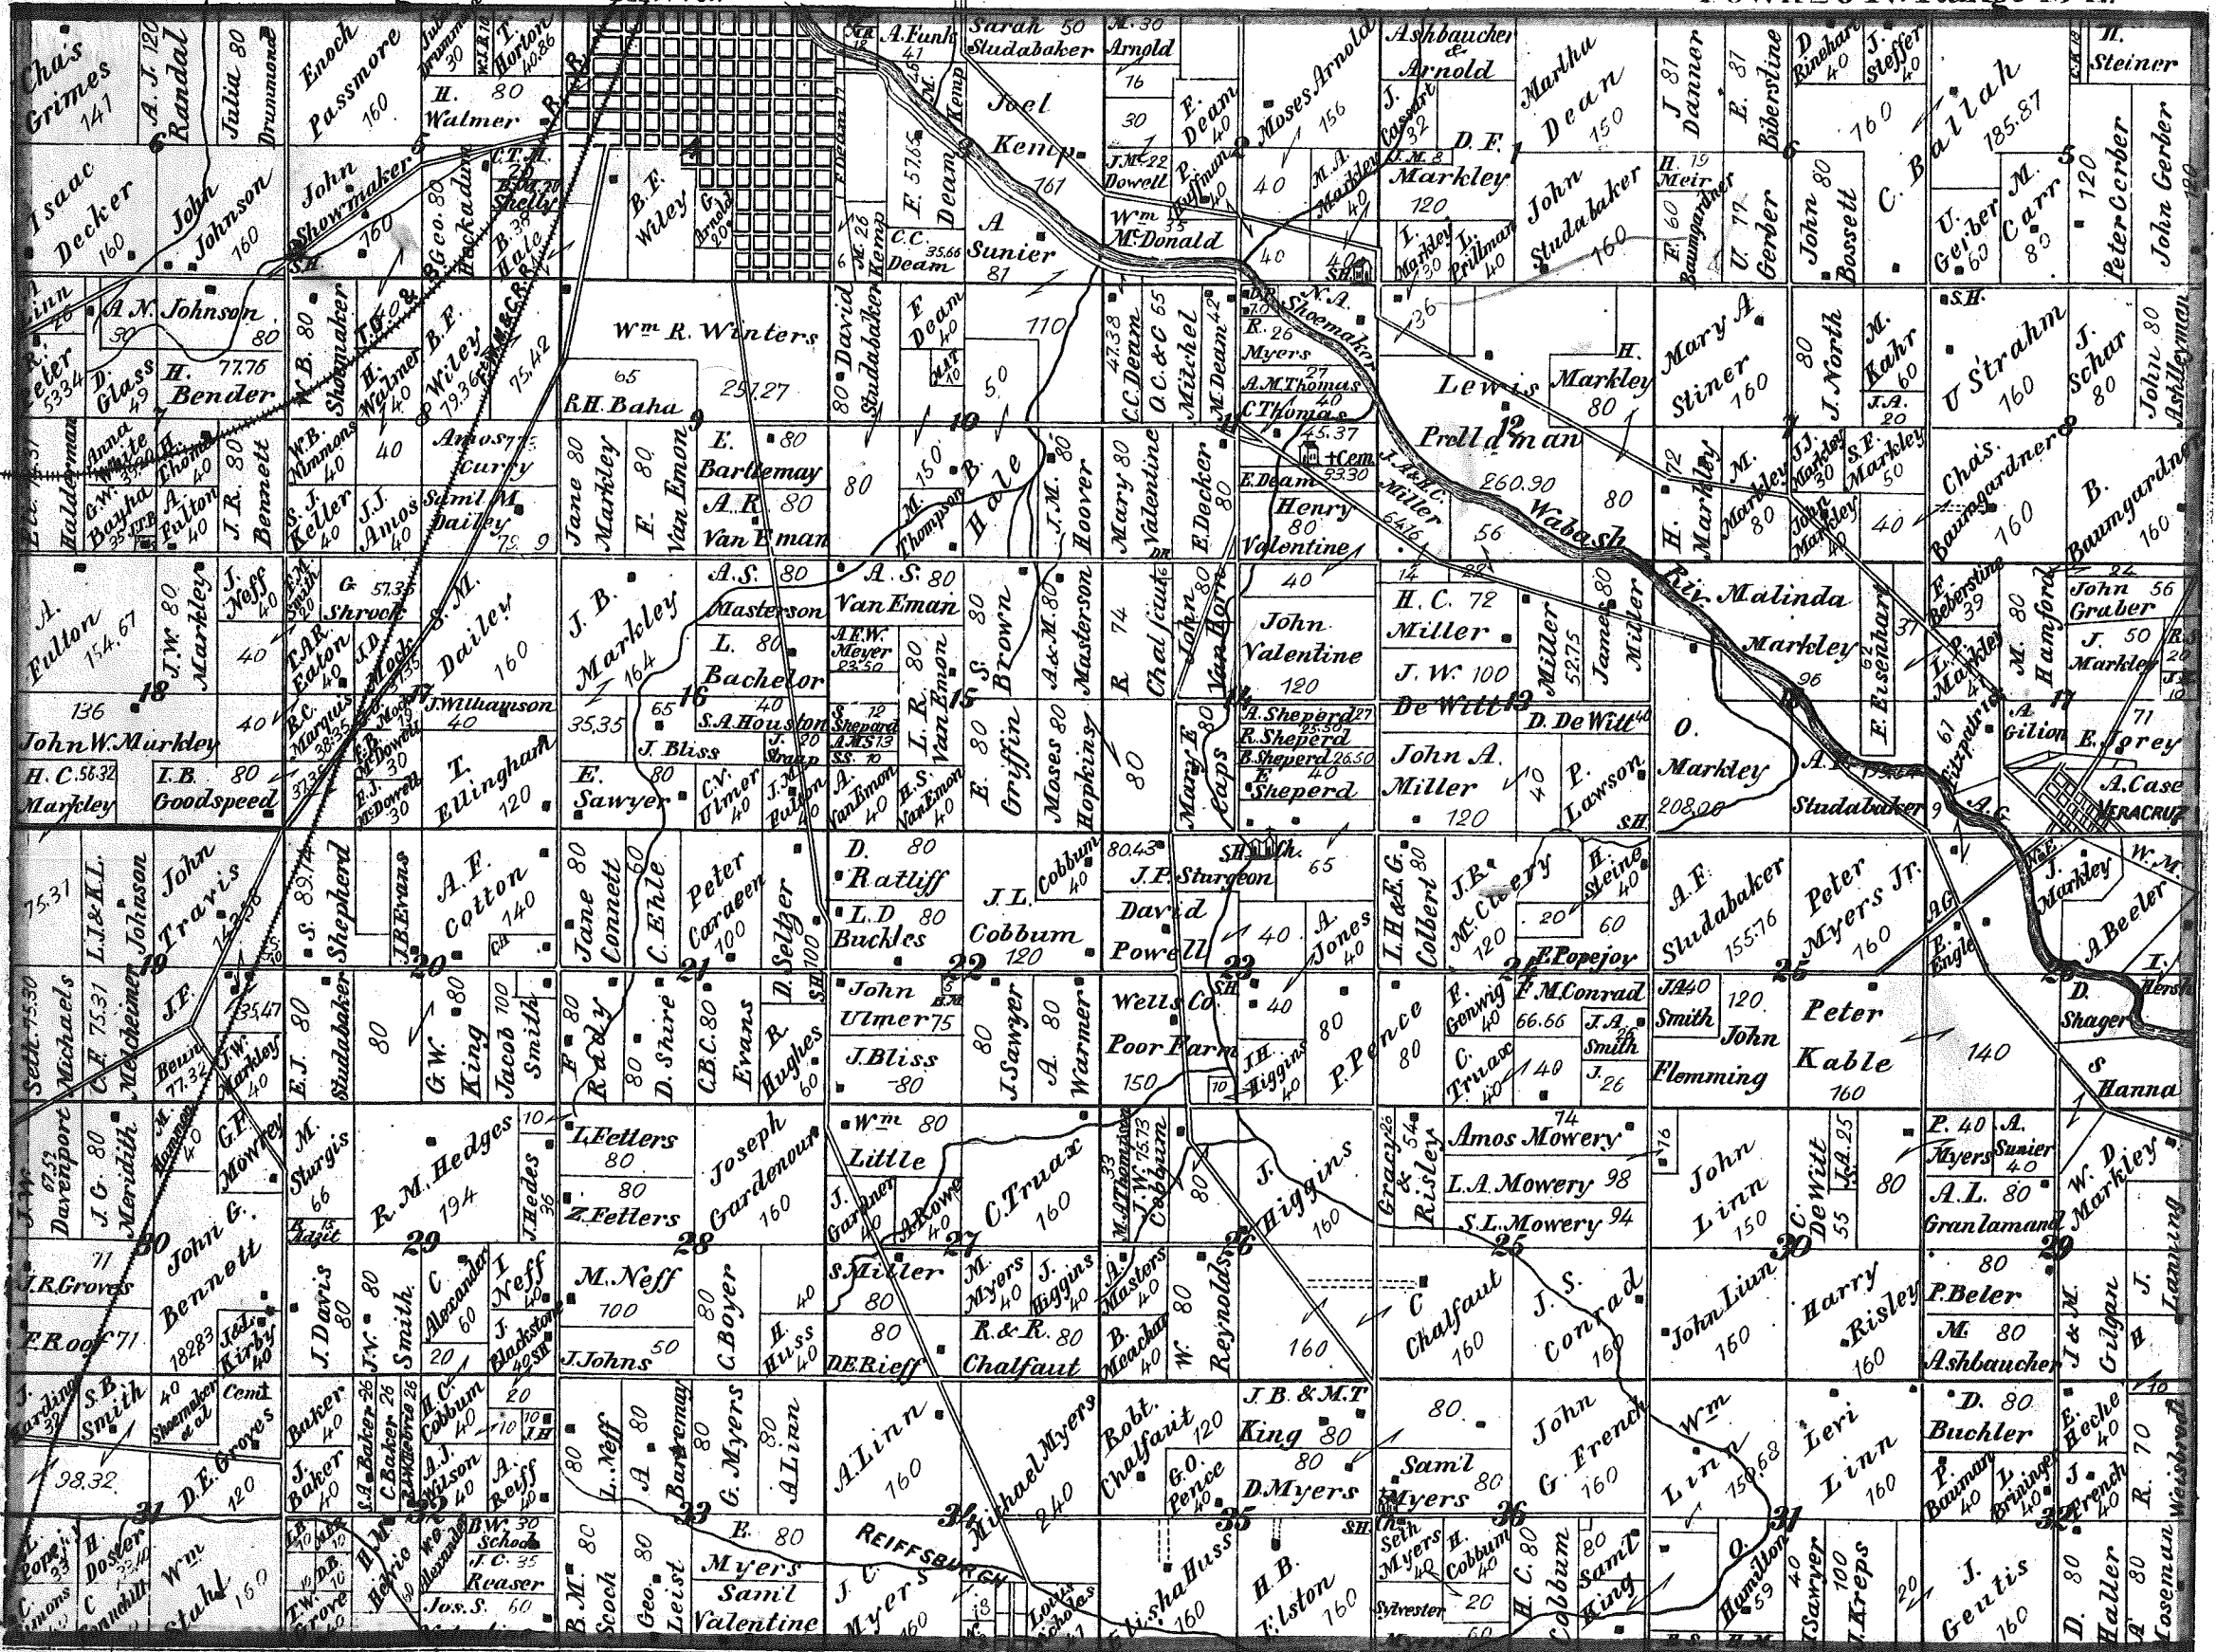

Individual Twp Plats
From 1881 Hand-Atlas
(Lancaster twp missing)

Found in Indiana Archives

JEFFERSON

Scale 1 1/2 inch to mile.

Town 28 North, Range 12 East

Town 28 North, Range 13 East

HARRISON

LIBERTY

Town 26 North.

Range 11 East.

NOTTINGHAM

Town 25 N. Range 12 E.

Town 25 N Range 13 E.

Scale 1/2 Inch to mile

UNION

Town 28 North,

Range 11 East.