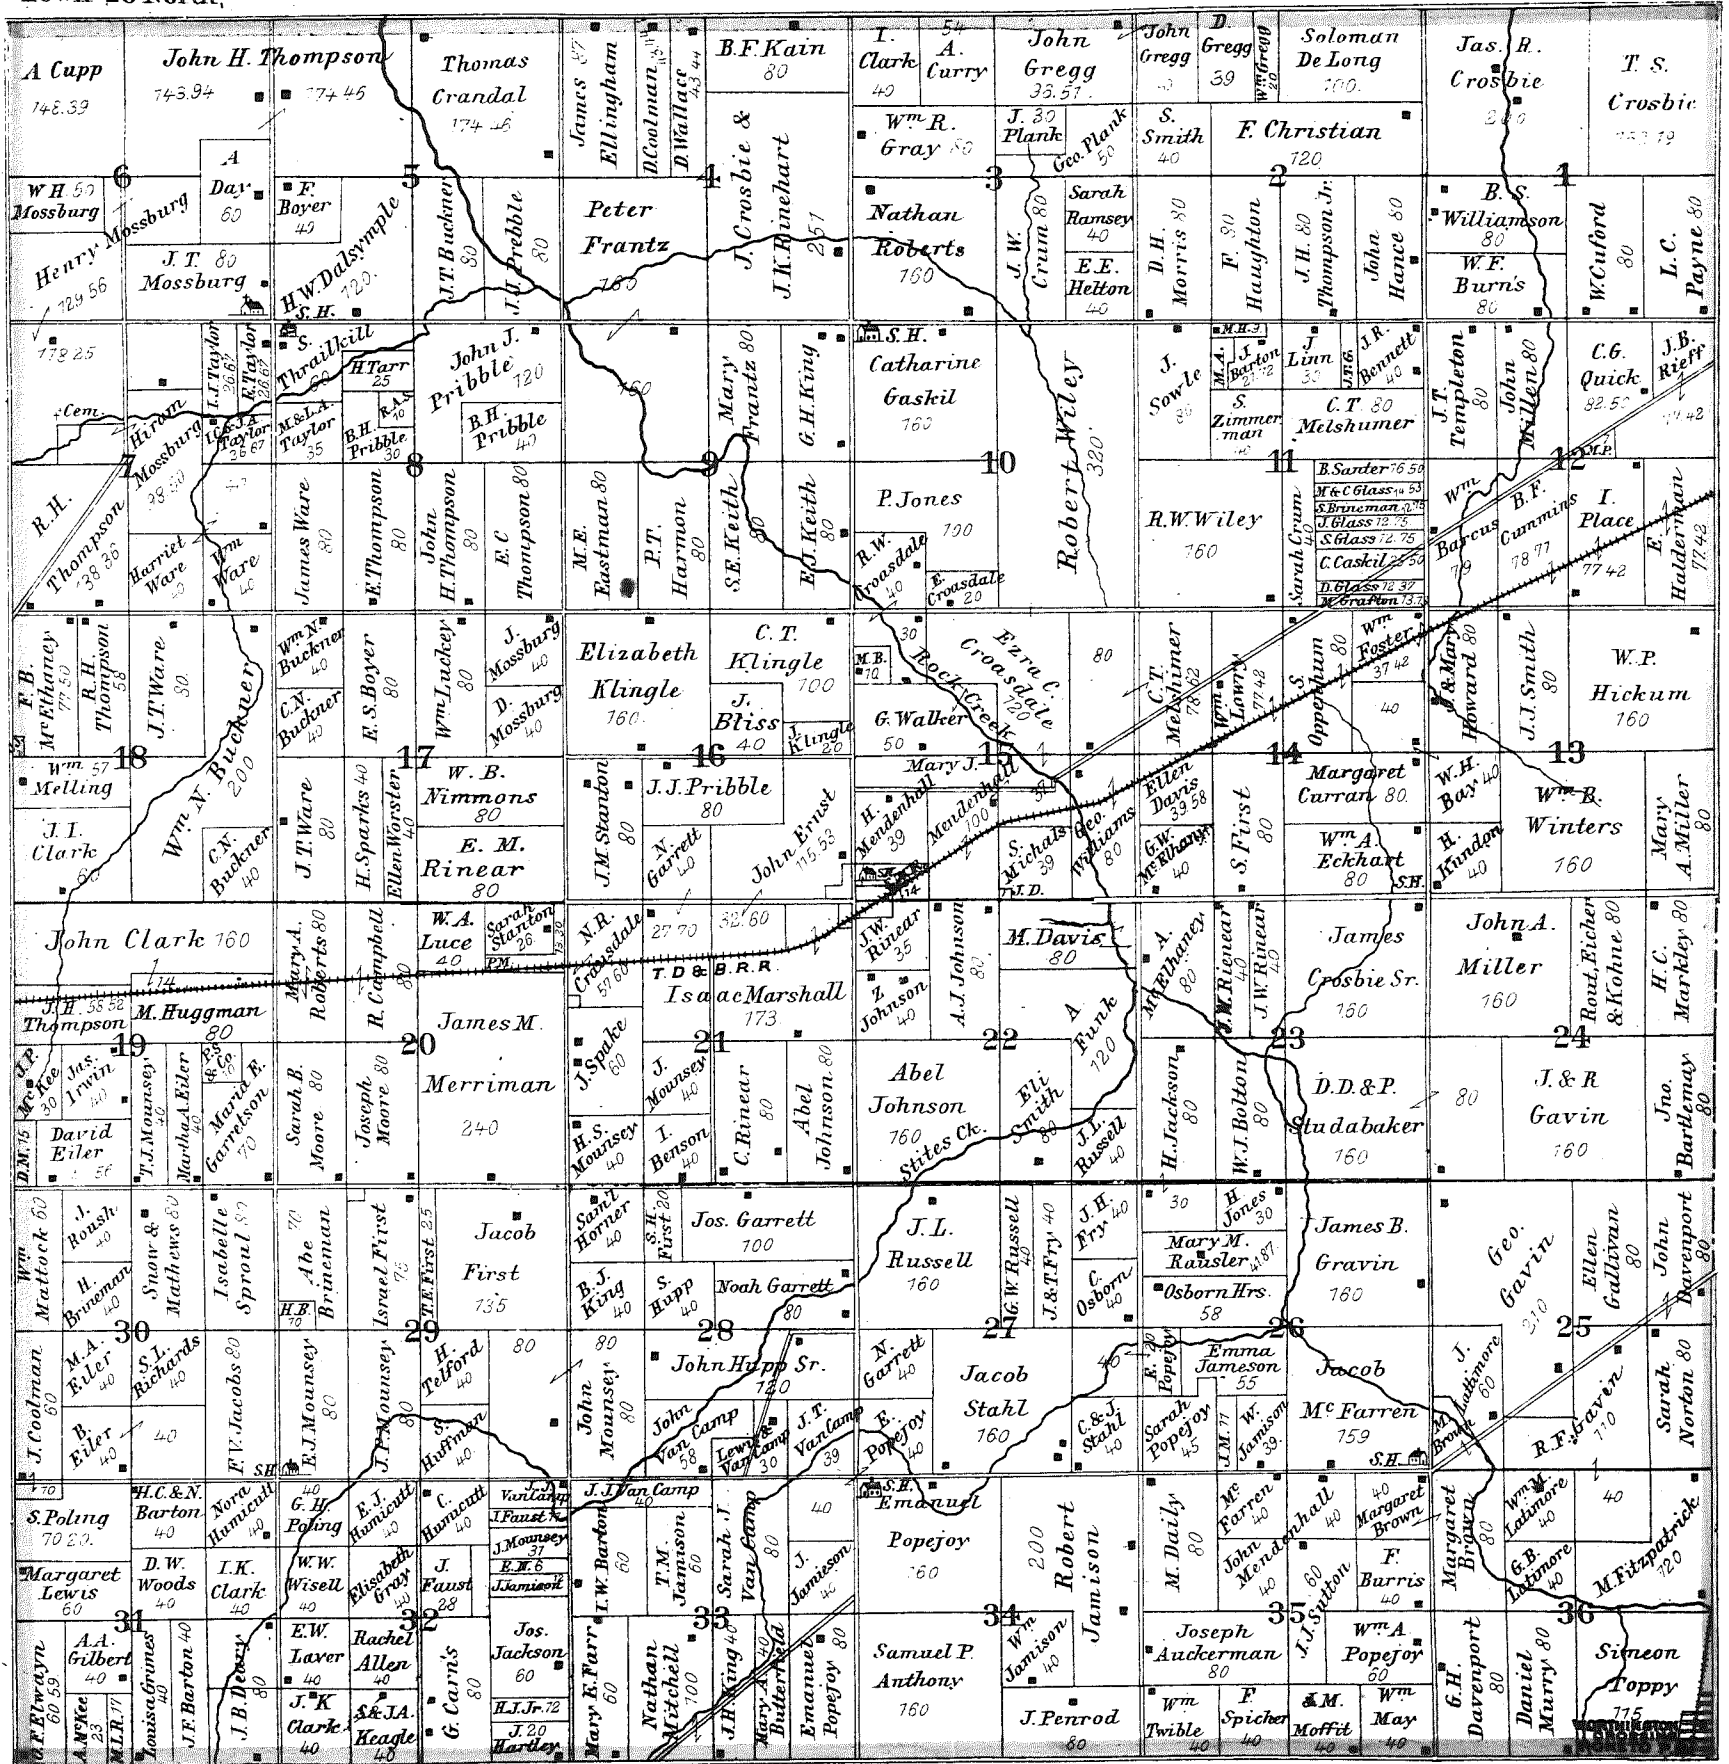

Individual Twp Plats
From 1881 Hand-Atlas
(Lancaster twp missing)

Found in Indiana Archives

JEFFERSON

Scale 1 1/2 inch to mile.

Town 28 North, Range 12 East

Town 28 North, Range 13 East

HARRISON

LIBERTY

Town 26 North.

Range 11 East.

NOTTINGHAM

Town 25 N. Range 12 E.

Town 25 N Range 13 E.

Scale 1/2 Inch to mile

UNION

Town 28 North,

Range 11 East.