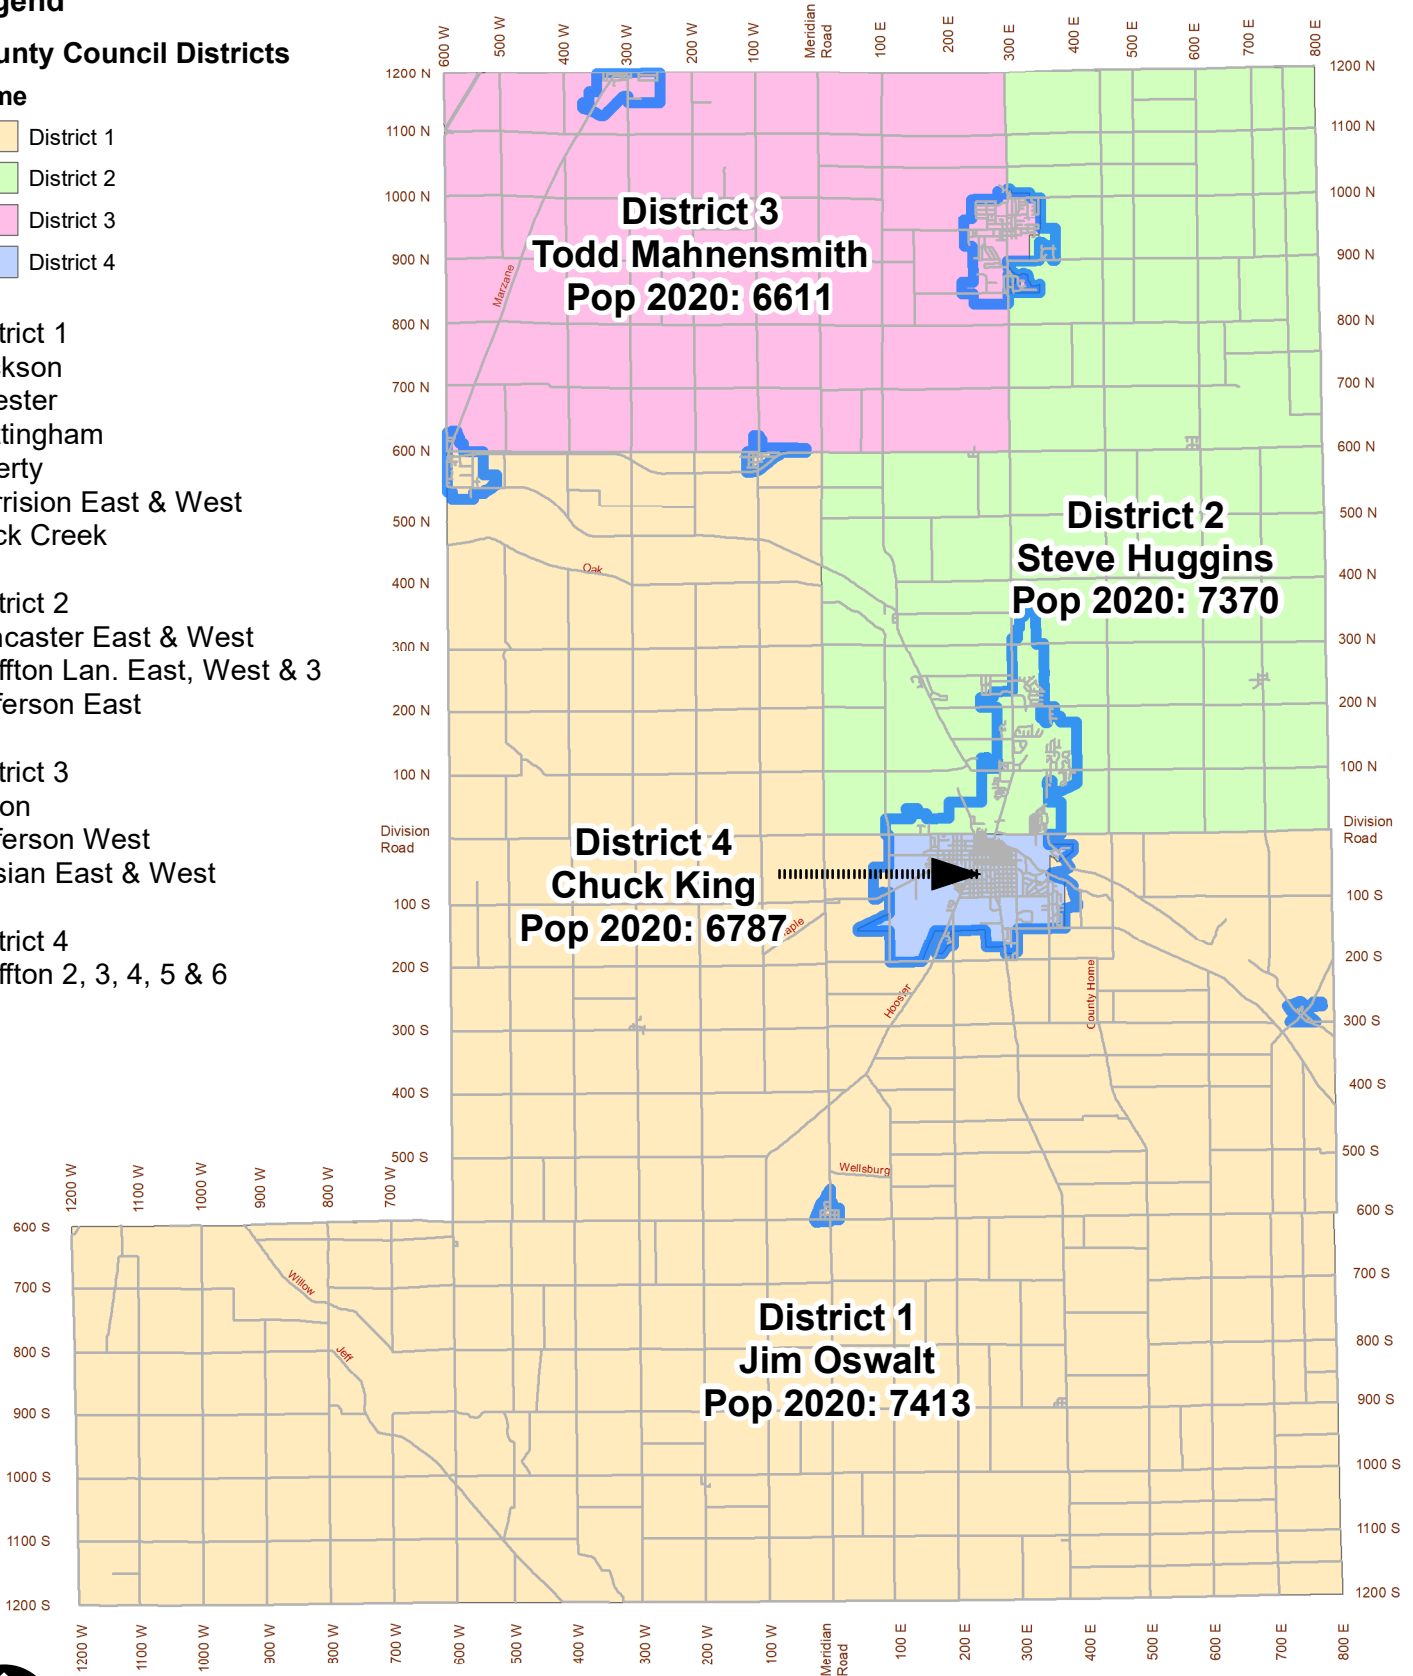

District 1

Jackson
Chester
Nottingham
Liberty
Harrison East & West
Rock Creek

District 2

Lancaster East & West
Bluffton Lan. East, West & 3
Jefferson East

District 3

Union
Jefferson West
Ossian East & West

District 4

Bluffton 2, 3, 4, 5 & 6

1 inch = 16,000 feet